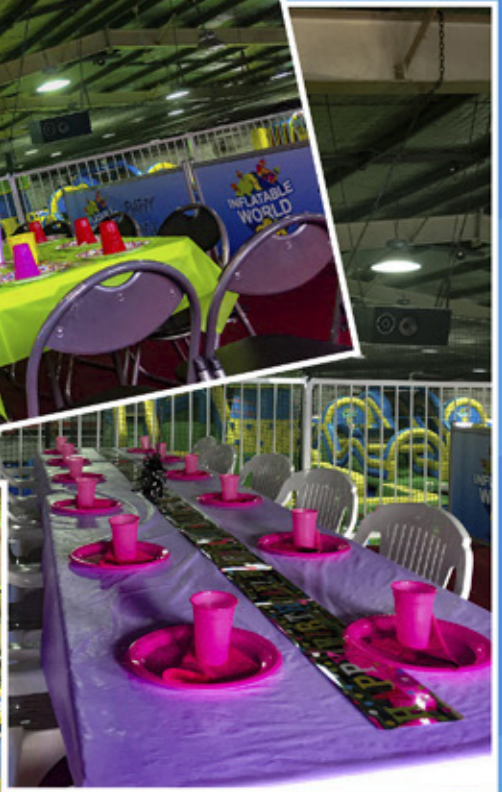

PARTY THEME IDEAS