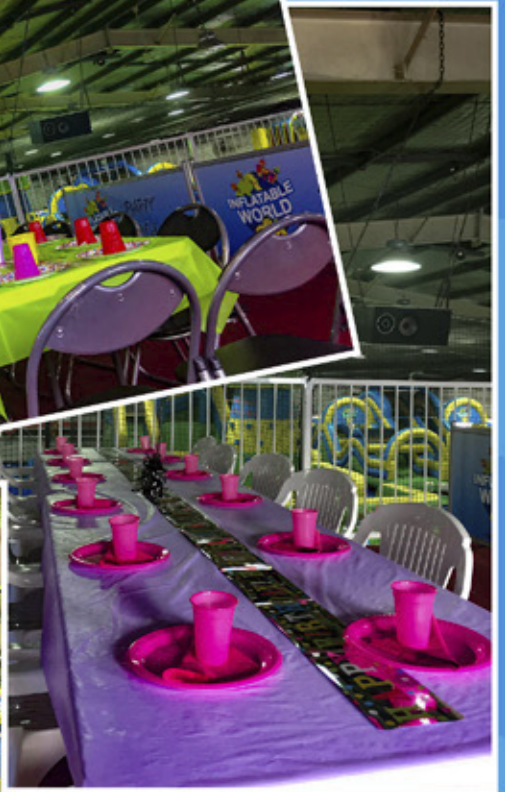

PARTY THEME IDEAS